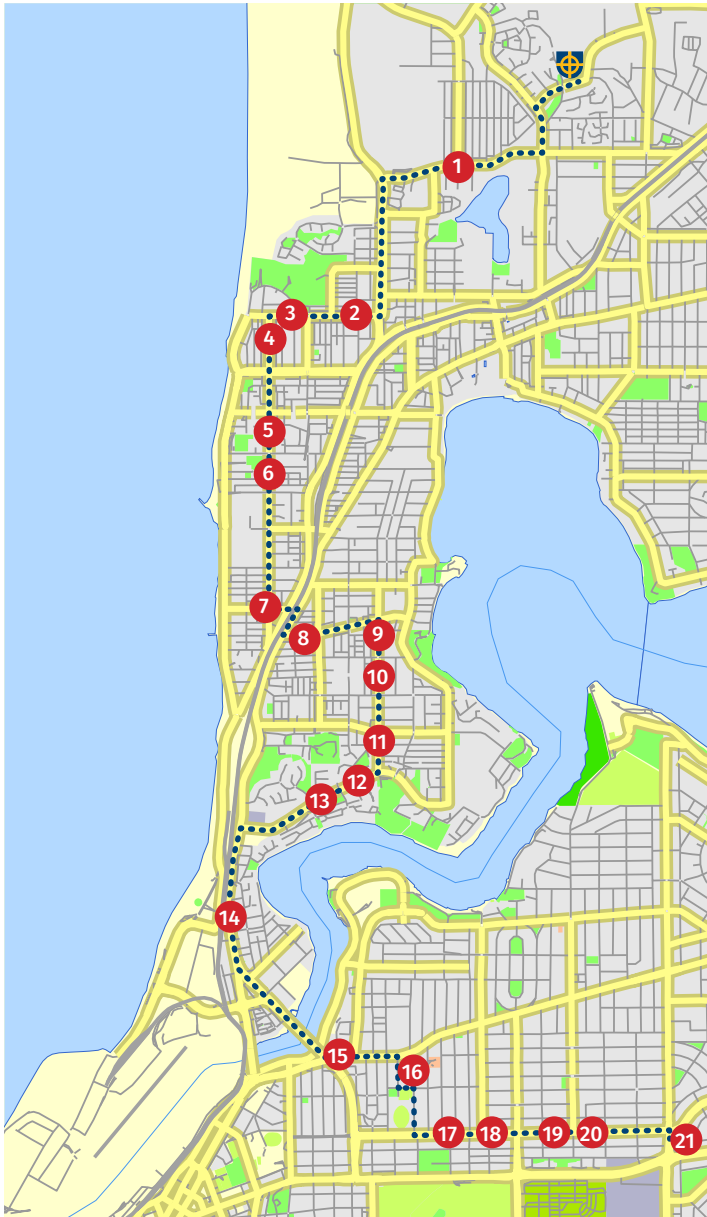

SOUTHERN ROUTE PM

Via Mt Claremont, Claremont, Swanbourne, Cottesloe, Peppermint Grove, Mosman Park, North Fremantle, East Fremantle, Palmyra

AFTERNOON Current at March 2023

3:35	START	John XXIII Bus Stand 3, John XXIII Ave, Mt Claremont
3:45	STOP 1	T 19501, Alfred Rd before Narla Rd
3:49	STOP 2	T 19553, North St before Federal St
3:50	STOP 3	T 19555, North St before Broome St
3:51	STOP 4	T 19583, Broome St before Hawkstone St
3:52	STOP 5	Outside 128 Broome St
3:53	STOP 6	T 19611, Broome St before Jarrad St
3:54	STOP 7	Outside 16 Broome St
4:00	STOP 8	Outside 9 Glyde St
4:02	STOP 9	Outside 27 Palmerston St
4:03	STOP 10	T 19631, Palmerston St, Iona Presentation College
4:05	STOP 11	Outside 89 Palmerston St before Rudwick St
4:08	STOP 12	T 19667, McCabe St before Hayes Tce
4:09	STOP 13	Roadside, McCabe St before Edwards Pde roundabout
4:13	STOP 14	T 10423, Stirling Hwy, North Fremantle Train Station
4:18	STOP 15	First T 10290, Canning Hwy before Preston Point Rd
4:20	STOP 16	Roadside, Hamilton St before Fletcher St, East Fremantle
4:22	STOP 17	T 10699, Marmion St after Fortescue St
4:24	STOP 18	T 10701, Marmion St after Petra St
4:26	STOP 19	T 10703, Marmion St after Adrian St
4:27	STOP 20	T 10704, Marmion St after McKimmie St
4:30	STOP 21	Bus Bay, Stock Rd near Red Rooster, Melville