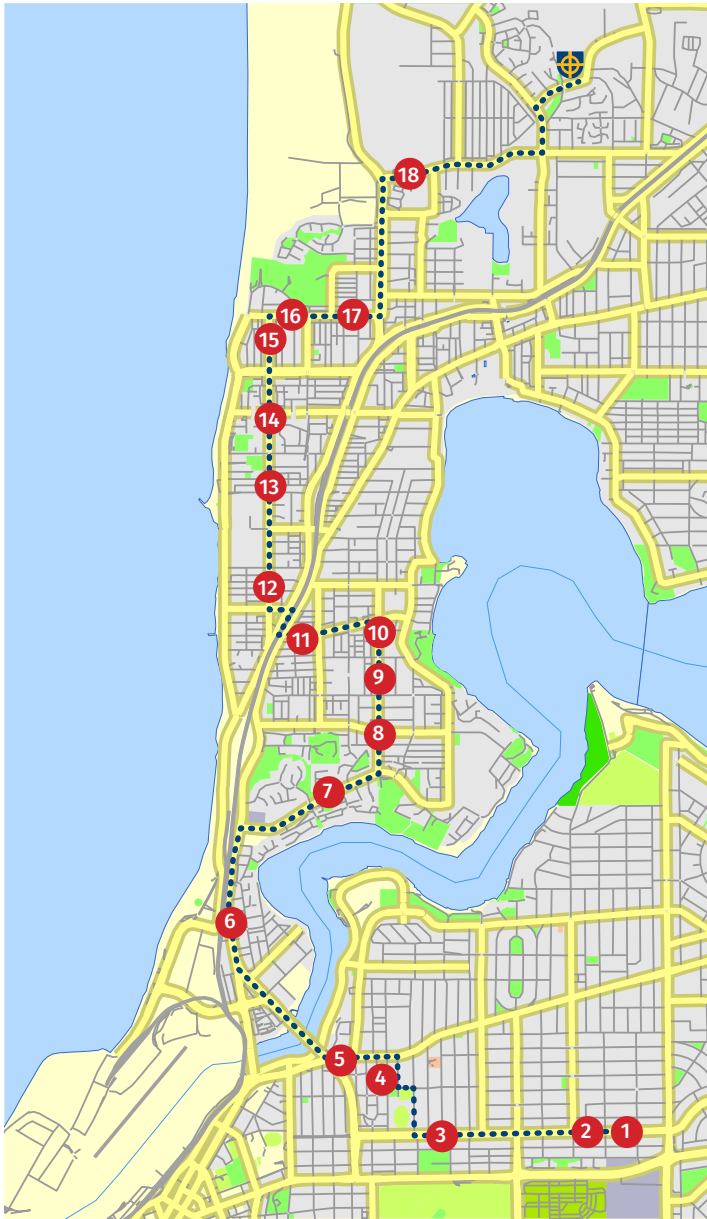

Tickets \$2.50 each way from main administration reception.

T = Transperth Bus Stop Number

Stops on the maps are indicative only. Please refer to the stop descriptions for precise locations.

SOUTHERN ROUTE AM

Via Mt Claremont, Claremont, Swanbourne, Cottesloe, Peppermint Grove, Mosman Park, North Fremantle, East Fremantle, Palmyra

MORNING Current at March 2023

Tickets \$2.50 each way from main administration reception.

T = Transperth Bus Stop Number

- 7:27** STOP 1 **T** 10740, **Marmion St**
after Justinian St, Palmyra
- 7:28** STOP 2 **T** 10741, **Marmion St**
after Baal St, Palmyra
- 7:33** STOP 3 **T** 10745, **Marmion St**
after Wilkinson St
- 7:35** STOP 4 Roadside, **Hamilton St**
after Fletcher St, East Fremantle
- 7:37** STOP 5 **T** 10277, **Canning Hwy**
after Preston Point Rd
- 7:42** STOP 6 **T** 10345, **Stirling Hwy**,
North Fremantle Train Station
- 7:46** STOP 7 **McCabe St** near Hutchinson Ave
roundabout
- 7:48** STOP 8 **T** 19634, **Palmerston St**
before Rhodes Pl
- 7:49** STOP 9 **T** 19635, **Palmerston St**
after Lochee St
- 7:50** STOP 10 **T** 19630, **Palmerston St**
after Memorial Dve
- 7:52** STOP 11 30 **Glyde St**
before Ecclesborne St
- 7:54** STOP 12 Outside 27 **Broome St**
- 7:56** STOP 13 **T** 19592, **Broome St**
after Jarrad St
- 7:58** STOP 14 **Broome St** after Napier St,
outside tennis courts
- 7:59** STOP 15 **T** 19595, **Broome St**
before Hawkstone St
- 8:00** STOP 16 **T** 19556, **North St**
after Broome St
- 8:02** STOP 17 **T** 19559, **North St**
after Griver St
- 8:07** STOP 18 **T** 19502, **Alfred Rd**
after Mayfair St
- 8:12** END **John XXIII Bus Bays**,
John XXIII Ave, Mt Claremont