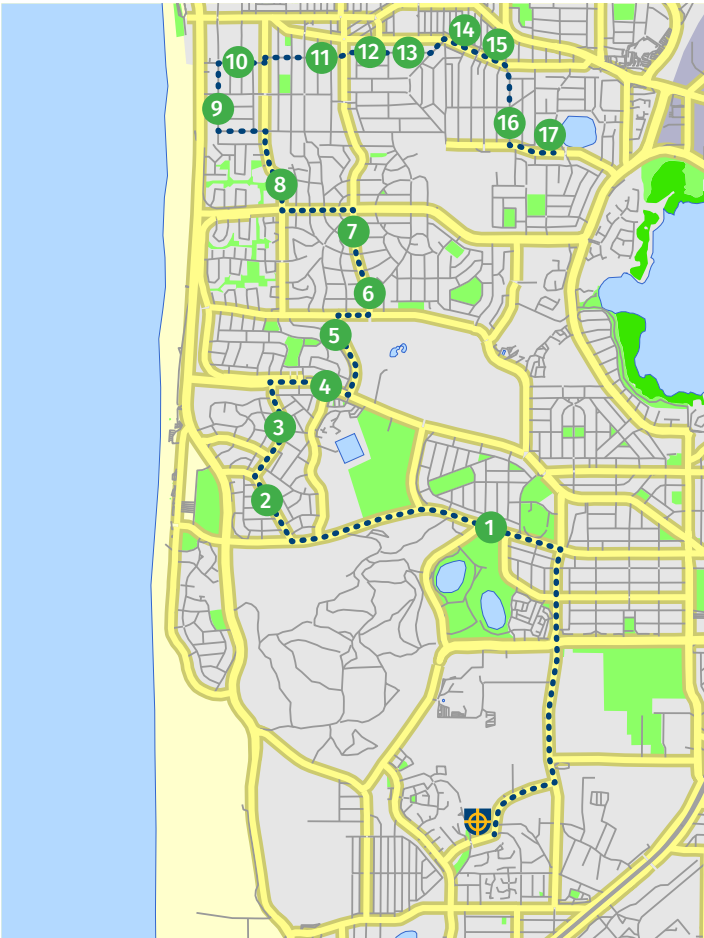

NORTHERN ROUTE PM

Via Mt Claremont, Floreat, City Beach, Wembley Downs, Scarborough, Doubleview, Woodlands

AFTERNOON Current at March 2023

3:35	START	John XXIII Bus Stand 1, John XXIII Ave, Mt Claremont
3:42	STOP 1	T 12747, Oceanic Dve after Alderbury St, Floreat
3:44	STOP 2	T 27244, Marapana Rd after Marimba Cres, City Beach
3:46	STOP 3	T 19383, Templetonia Cres after Dilali Rd, City Beach
3:48	STOP 4	T 17433, The Boulevard, Boulevard Shopping Centre
3:50	STOP 5	Roadside Durston Rd, just before end at Empire Ave, Wembley Downs
3:51	STOP 6	243 Weaponess Rd, Wembley Downs
3:53	STOP 7	175 Weaponess Rd
3:56	STOP 8	Brompton Rd before Kilpa Crt, City Beach
3:57	STOP 9	T 26184, Hastings St after Cobb St, Scarborough
3:59	STOP 10	Vacant block, 36 Kay St, Scarborough
4:00	STOP 11	T 19286, Stewart St after Ostend Rd, Scarborough
4:01	STOP 12	T 19278, Millcrest St after Weaponess Rd, Doubleview
4:02	STOP 13	T 19280, Millcrest St after Shearn Cres
4:05	STOP 14	T 19280, Ewen St after Auborough St
4:06	STOP 15	204 Ewen St, Doubleview
4:10	STOP 16	T 19068, Huntriss Rd before Williamstown Rd
4:15	STOP 17	T 19233, Rosewood Ave, Woodlands Shopping Centre

Tickets $2.50 each way from
main administration reception.

T = Transperth Bus Stop Number

Stops on the maps are indicative only. Please refer to the stop descriptions for precise locations.