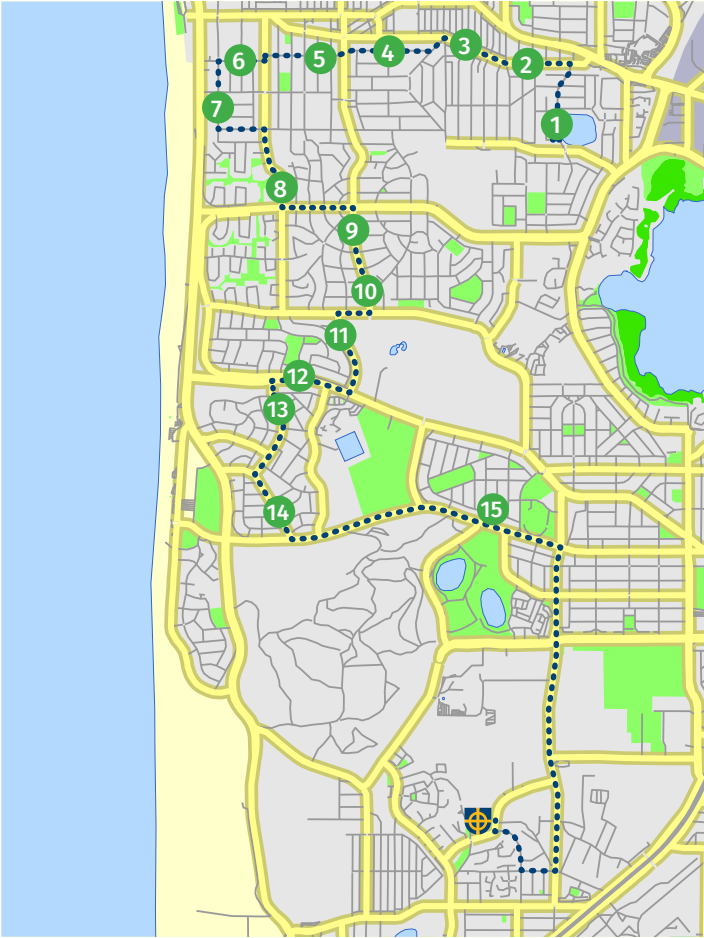

www.horizonswest.com.au/privacy-policy

NORTHERN ROUTE AM

Via Mt Claremont, Floreat, City Beach, Wembley Downs, Scarborough, Doubleview, Woodlands

MORNING Current at March 2023

- 7:35** STOP 1 Roadside **Birchwood Ave**, after Tamarisk Way, Woodlands
- 7:37** STOP 2 223 **Ewen St**, Woodlands
- 7:38** STOP 3 **T** 19262, **Ewen St**, after Parramata Rd
- 7:40** STOP 4 **T** 19277, **Millcrest St**, Doubleview
- 7:41** STOP 5 Roadside 43 **Stewart St**, Scarborough
- 7:43** STOP 6 39 **Kay St**, Scarborough
- 7:44** STOP 7 **T** 19305, **Hastings St** near Lions Club Reserve
- 7:46** STOP 8 62 **Brompton Rd**, City Beach
- 7:50** STOP 9 176 **Weaponess Rd**, Wembley Downs
- 7:52** STOP 10 244 **Weaponess Rd**
- 7:54** STOP 11 **Durston Rd** near Golf Course North Fence
- 7:57** STOP 12 **T** 17432, **The Boulevard** after Kateena Rd
- 7:59** STOP 13 **T** 19380, **Templetonia Cres** corner Hisperia Ave, City Beach
- 8:01** STOP 14 **T** 26200, **Marapana Rd** after Palana Rd
- 8:05** STOP 15 **T** 12760, **Oceanic Dve** at Louth Rd
- 8:10** END **John XXIII Bus Bays**, John XXIII Ave, Mt Claremont