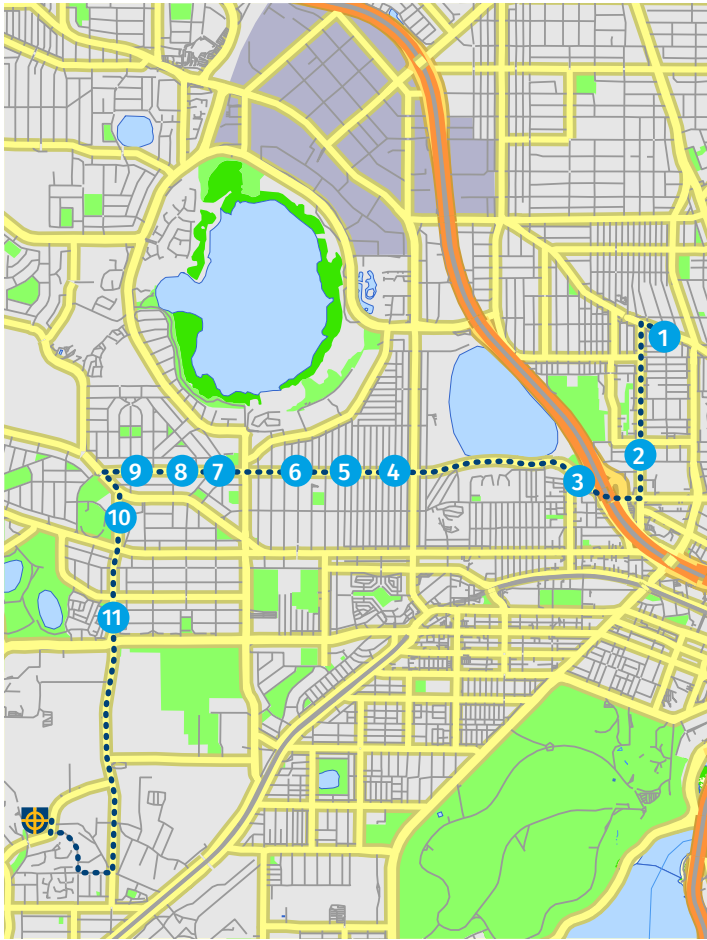

Tickets \$2.50 each way from
main administration reception.

T = Transperth Bus Stop Number

Stops on the maps are indicative only. Please refer to the stop descriptions for precise locations.

EASTERN ROUTE AM

Via Mt Claremont, Floreat, Churchlands, Wembley, West Leederville

MORNING Current at March 2023

7:42	STOP 1	T 11447, Scarborough Beach Rd before Oxford St, Mt Hawthorn
7:45	STOP 2	T 12674, Oxford St after Bourke St, Leederville
7:50	STOP 3	Bus Shelter, Lake Monger Dve before Kimberley St. West Leederville
7:53	STOP 4	T 17449, Grantham St after Quilty St
7:54	STOP 5	T 17451, Grantham St after Edeson Ln
7:56	STOP 6	T 17454, Grantham St after Marlow St
7:57	STOP 7	T 17455, Grantham St after Selby St
7:58	STOP 8	T 17457, Grantham St after Berkeley Cres
7:59	STOP 9	129 Grantham St after Kenmore Cres
8:01	STOP 10	T 17421, Howtree Pl outside Floreat Forum
8:03	STOP 11	T 17417, Brookdale St after Alderbury St
8:10	END	John XXIII Bus Bays, John XXIII Ave, Mt Claremont