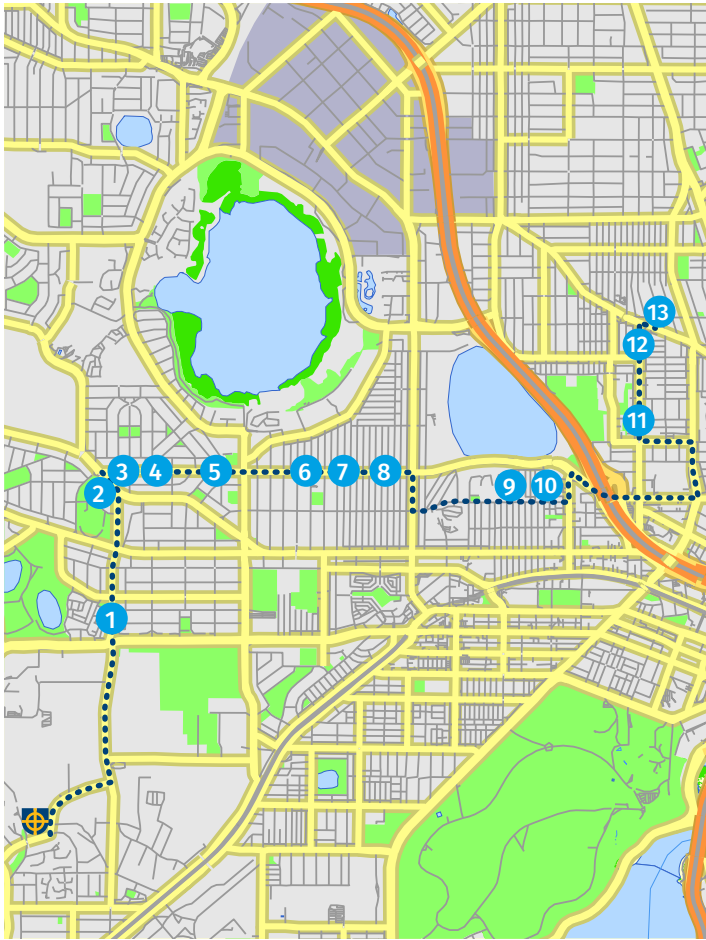

Tickets \$2.50 each way from main administration reception.

T = Transperth Bus Stop Number

Stops on the maps are indicative only. Please refer to the stop descriptions for precise locations.

EASTERN ROUTE PM

Via Mt Claremont, Floreat, Churchlands, Wembley, West Leederville

AFTERNOON *Current at March 2023*

3:35	START	John XXIII Bus Stand 2, John XXIII Ave, Mt Claremont
3:45	STOP 1	T 17418, Brookdale St after Humanity Ave
3:48	STOP 2	T 17425, The Boulevard outside Mclean Park
3:50	STOP 3	Grantham St Outside Newman Junior College
3:51	STOP 4	T 17459, Grantham St after Kenmore Cres
3:52	STOP 5	T 17461, Grantham St after Crosby St
3:54	STOP 6	T 17463, Grantham St after Shapcott Ln
3:56	STOP 7	T 17465, Grantham St after Humphreys Ln
3:57	STOP 8	T 17467, Grantham St after McKenzie St
4:00	STOP 9	Roadside 48 Ruislip St, West Leederville
4:01	STOP 10	Roadside Ruislip St, after Northwood St
4:10	STOP 11	T 12679, Oxford St after Bourke St
4:13	STOP 12	T 12682, Oxford St near Wilberforce St
4:15	STOP 13	T 12583, Scarborough Beach Rd near Axford Park